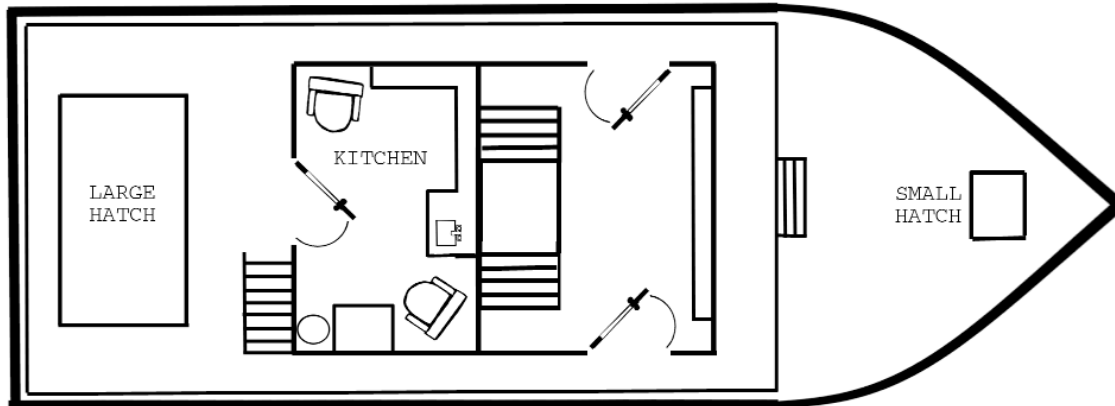

Louis Porter Jr.

MODERN DAY MAPS X

LPJ9904

Level 1

Level 2

1 Bedroom

Double Bedroom

SCALE IN FEET

CARGO HOLD

FIRST DECK

SCALE IN FEET

2ND DECK/CONTROL ROOM

CARGO BOAT

SLIDING DOOR

SHELVES

SHELVES