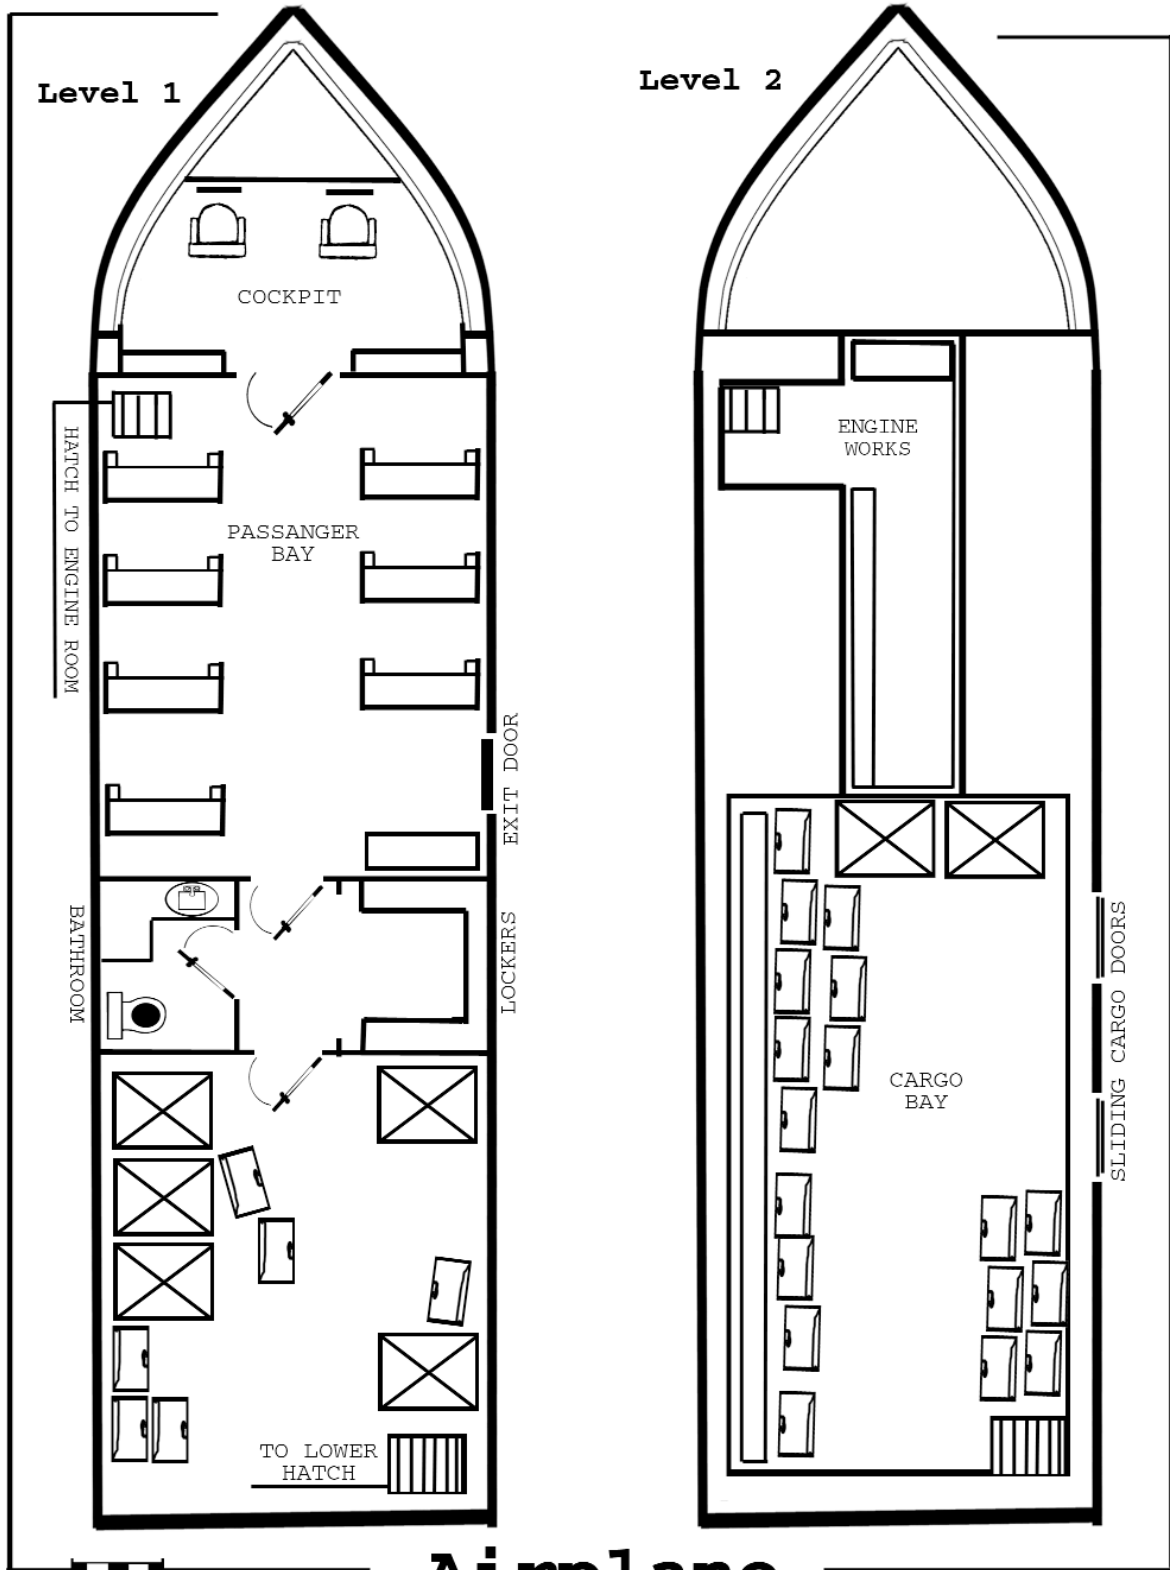

Louis Porter Jr.

MODERN DAY MAPS X

LPJ9904

Level 1

Level 2

1 Bedroom

Double Bedroom

SCALE IN FEET

CARGO HOLD

FIRST DECK

SCALE IN FEET

2ND DECK/CONTROL ROOM

CARGO BOAT

SLIDING DOOR

SHELVES

SHELVES