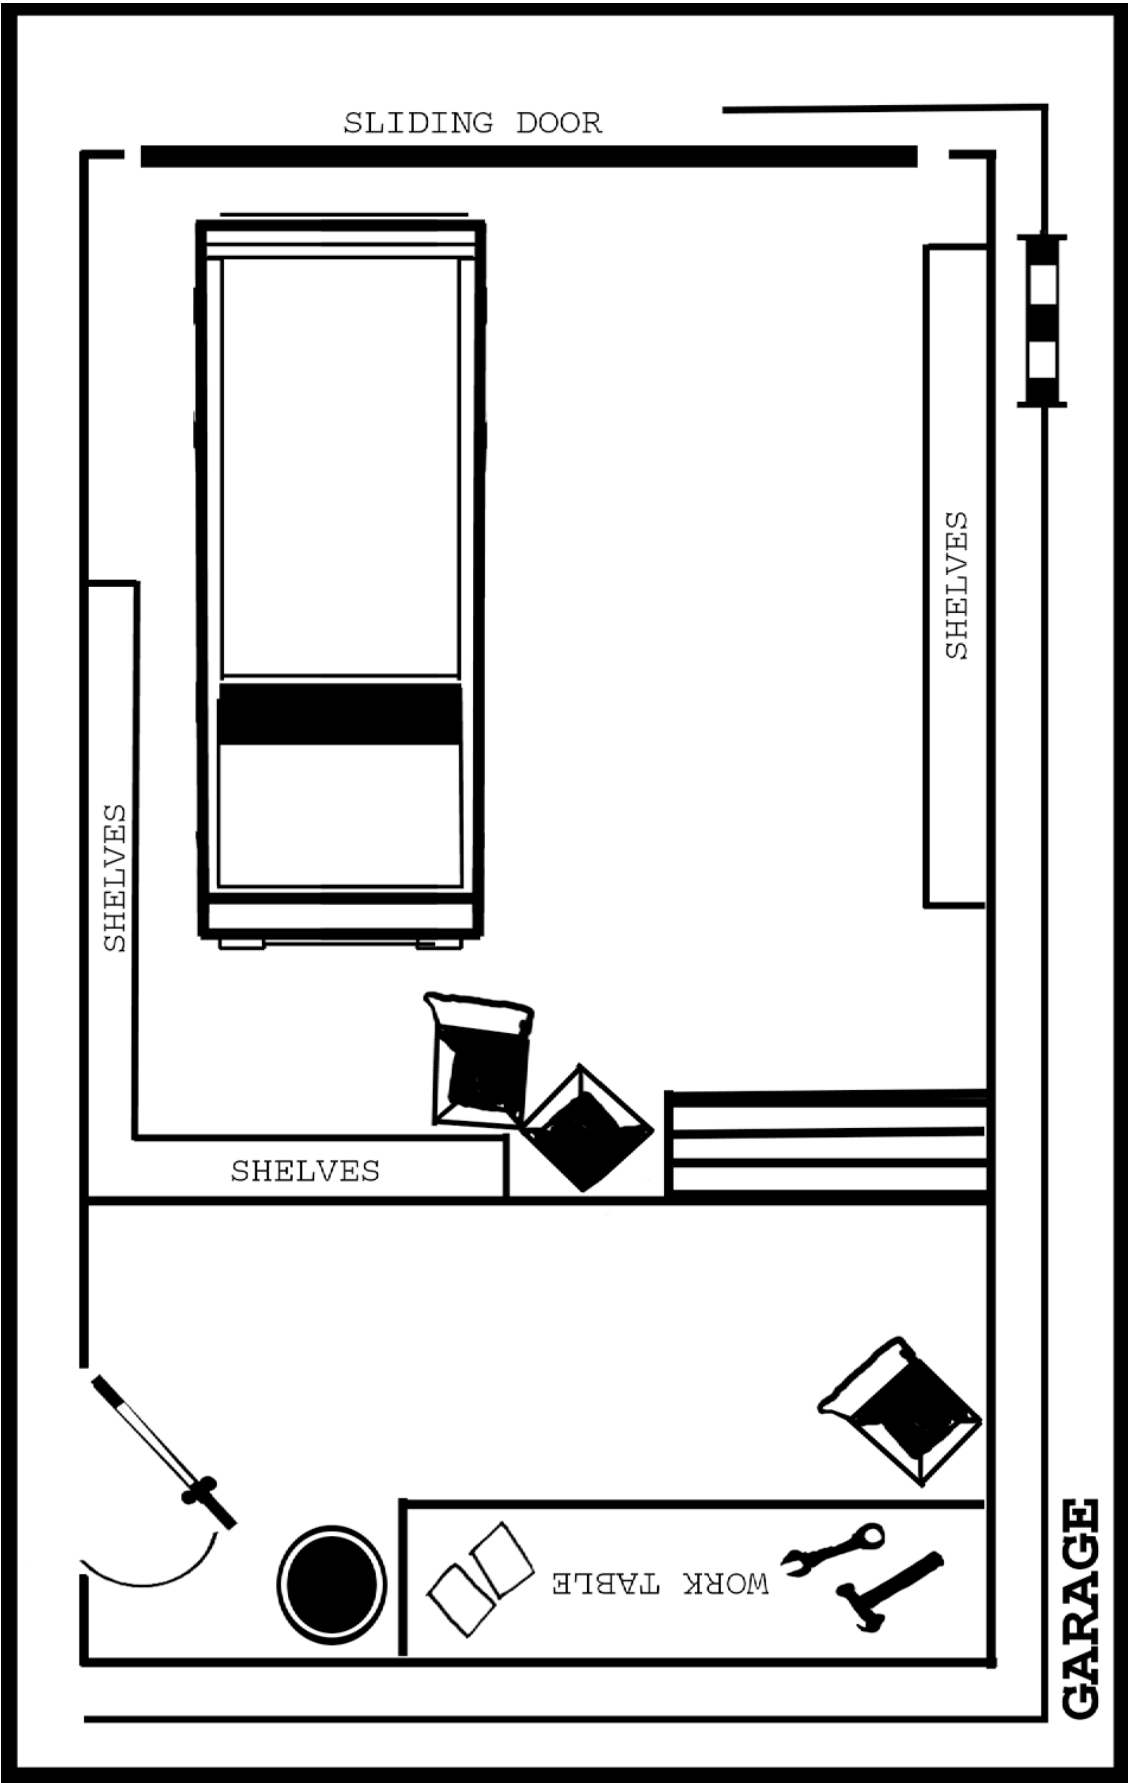

Louis Porter Jr.

MODERN DAY MAPS X

LPJ9904

Level 1

Level 2

1 Bedroom

Double Bedroom

SCALE IN FEET

CARGO HOLD

FIRST DECK

SCALE IN FEET

2ND DECK/CONTROL ROOM

CARGO BOAT

SLIDING DOOR

SHELVES

SHELVES

SHELVES

WORK TABLE

GARAGE