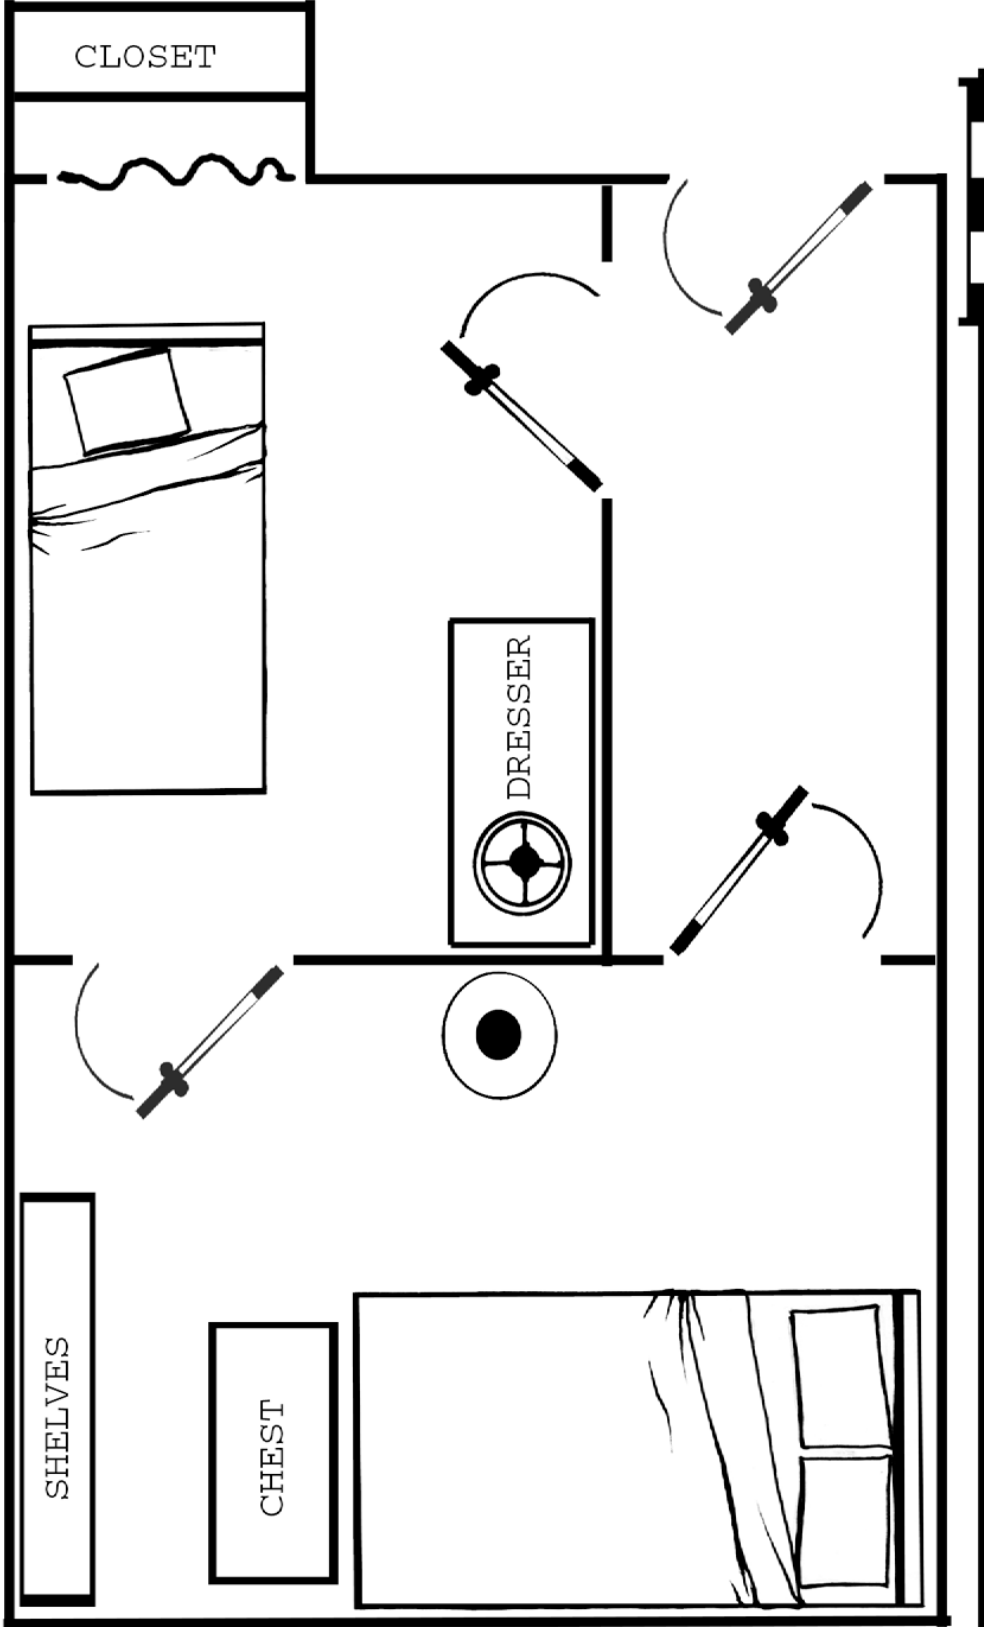

Louis Porter Jr.

MODERN DAY MAPS X

LPJ9904

Level 1

Level 2

1 Bedroom

Double Bedroom

SCALE IN FEET

CARGO HOLD

FIRST DECK

SCALE IN FEET

2ND DECK/CONTROL ROOM

CARGO BOAT

SLIDING DOOR

SHELVES

SHELVES