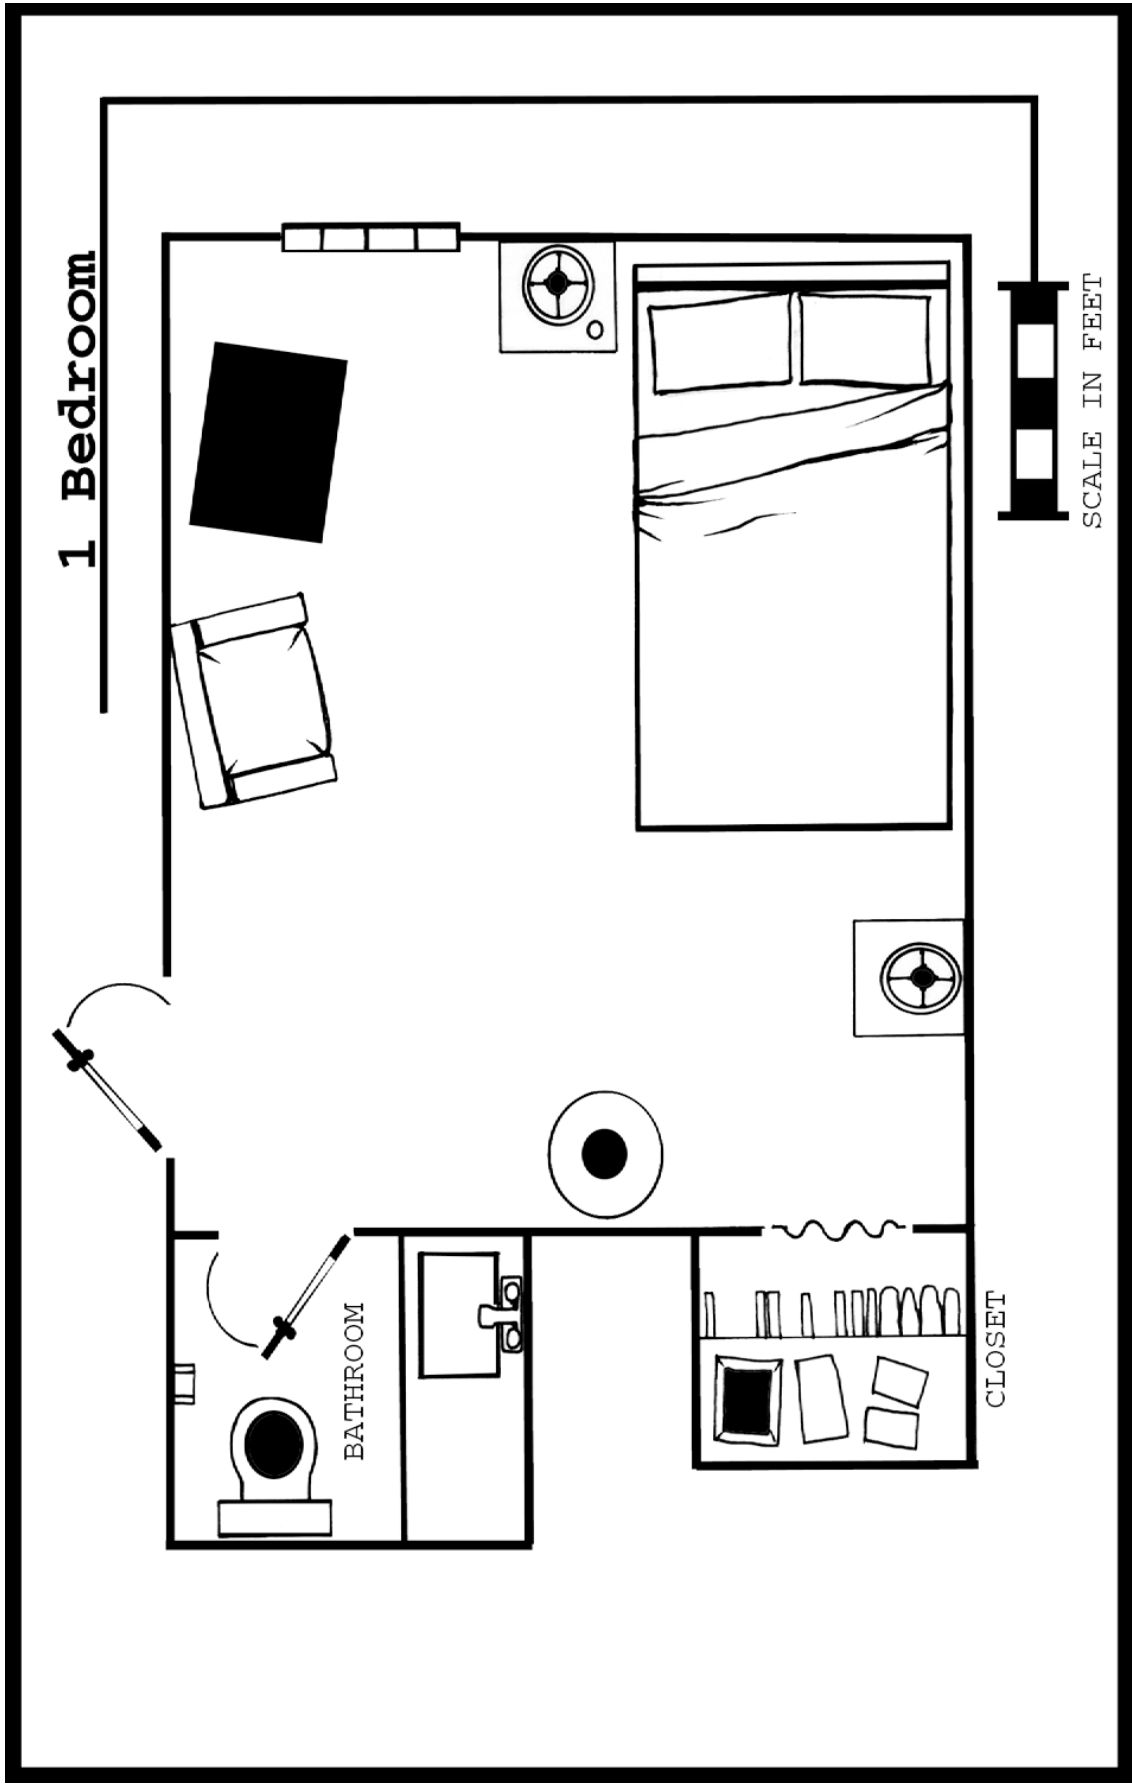

Louis Porter Jr.

MODERN DAY MAPS X

LPJ9904

Level 1

Level 2

1 Bedroom

Double Bedroom

SCALE IN FEET

CARGO HOLD

FIRST DECK

SCALE IN FEET

2ND DECK/CONTROL ROOM

CARGO BOAT

SLIDING DOOR

SHELVES

SHELVES