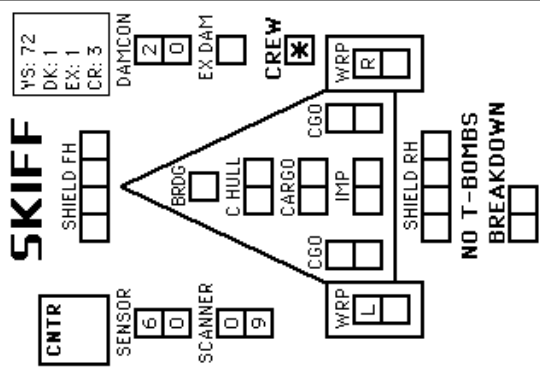

EARLY CARGO SKIFF

SHIP DATA TABLE	
TYPE	YSK
POINT VALUE	14/5
BREAKDOWN	4-6
SHIELD COST	0
LIFE SUPPORT	0
SIZE CLASS	5
REFERENCE	YR1.9A
NIMBLE SHIP	
MOVEMENT COST (TOWING) = 0.25	
EM COST = 3	

THESE UNITS CAN ALL LAND ON PLANETS USING THE POWERED (P2.434) OR AERODYNAMIC (P2.433) LANDING SYSTEMS.

THE CARGO BOXES ON THESE UNITS CAN EACH HOLD 25 POINTS OF CARGO.

MOVEMENT COST TABLE AND TURN MODE TABLE ARE FOR USE BY WARP-POWERED SKIFFS. ALL WARP-POWERED SKIFFS HAVE A TURN MODE OF "B".

TURN MODE	SPEED
B	1 2-5
NO	2 6-10
HET	3 11-15
BONUS	4 16-21
	5 22-28
	6 29+
NIMBLE SHIP