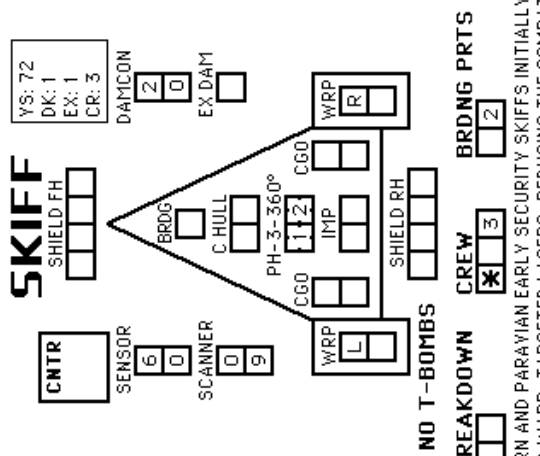

EARLY SECURITY SKIFF

SHIP DATA TABLE	
TYPE	YSSK
POINT VALUE	17/8
BREAKDOWN	4-6
SHIELD COST	0
LIFE SUPPORT	0
SIZE CLASS	5
REFERENCE	YR1.9C
NIMBLE SHIP	
TYPE III DEFENSE PHASER	
DIE ROLL	0 1 2 3 4 5
	6 7 8 9 10 11 12 13 14 15

GORN AND PARAVIAN EARLY SECURITY SKIFFS INITIALLY HAD WARP-TARGETED LASERS, REDUCING THE COMBAT BPV BY TWO POINTS. SKIFFS BUILT AFTER Y78 HAD PHASER-3s, BUT SOME LASER-ARMED ONES WERE STILL IN USE BY THE GORNS AS LATE AS Y88.

SHIP DATA TABLE	
TYPE	SUSSK
POINT VALUE	14/4
SHIELD COST	0
LIFE SUPPORT	0
SIZE CLASS	5
REFERENCE	YR1.9D
NIMBLE SHIP	
WARP-TARGETED LASER	
DIE ROLL	0 1 2 P
	3 4 5 6