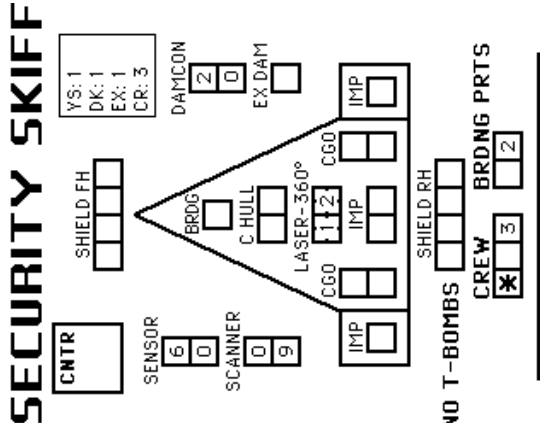

SUBLIGHT SECURITY SKIFF

SHIP DATA TABLE	
TYPE	SUSSK
POINT VALUE	14/4
SHIELD COST	0
LIFE SUPPORT	0
SIZE CLASS	5
REFERENCE	YR1.9D
NIMBLE SHIP	
WARP-TARGETED LASER	
DIE ROLL	0 1 2 P
	3 4 5 6

MOVEMENT COST (TOWING) = 0.25
EM COST = 3

THIS SHIP IS SUBLIGHT ONLY.

SHIP DATA TABLE	
TYPE	YSSK
POINT VALUE	17/8
BREAKDOWN	4-6
SHIELD COST	0
LIFE SUPPORT	0
SIZE CLASS	5
REFERENCE	YR1.9C
NIMBLE SHIP	
TYPE III DEFENSE PHASER	
DIE ROLL	0 1 2 3 4 5
	6 7 8 9 10 11 12 13 14 15

WARP ENERGY MOVEMENT COST = 1/4 ENERGY POINT PER HEX																														
SPEED	1	2	3	4	5	6	7	8	9	10	11	12	13	14	15	16	17	18	19	20	21	22	23	24	25	26	27	28	29	30
Standard	1	1	1	2	2	2	2	2	3	3	3	3	4	4	4	4	4	4	5	5	5	5	6	6	6	6	7	7	7	8
Fract.	1/4	1/2	3/4	1	1 1/4	1 1/2	1 3/4	2	2 1/4	2 1/2	2 3/4	3	3 1/4	3 1/2	3 3/4	4	4 1/4	4 1/2	4 3/4	5	5 1/4	5 1/2	5 3/4	6	6 1/4	6 1/2	6 3/4	7	7 1/4	7 1/2